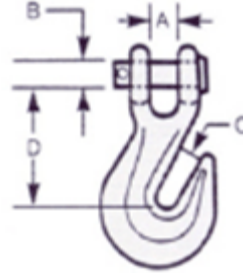

TW PRODUCTS

Chain, Wire Rope & Rigging Hardware

Clevis Grab Hook with Latch

SIZE	WLL (lbs.)	DIMENSIONS				WEIGHT (LBS)
		A	B	C	D	
1/4"	2,600	0.35	0.38	0.39	1.97	0.34
5/16"	2,875	0.41	0.43	0.44	2.27	0.64
3/8"	4,000	0.47	0.47	0.51	2.63	1.02
1/2"	9,200	0.73	0.55	0.69	3.13	2.16
5/8"	13,000	0.91	0.75	0.79	4.94	3.66

NOT FOR OVERHEAD LIFTING!