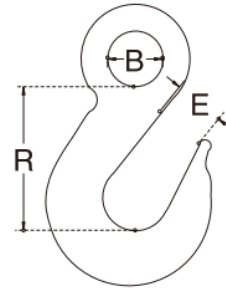

TW PRODUCTS

Chain, Wire Rope & Rigging Hardware

Eye Slip Hook with Latch

SIZE	B	E	R	WLL (lb)	WT (lb)
1/4"	1/2"	19/32"	2"	880	0.35
5/16"	5/8"	5/8"	2-5/16"	1,320	0.55
3/8"	5/8"	9/16"	2-5/8"	1,760	0.90
1/2"	7/8"	29/32"	3-1/4"	2,640	1.90