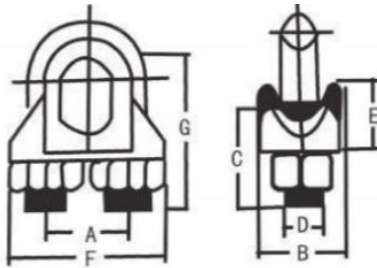

TW PRODUCTS

Chain, Wire Rope & Rigging Hardware

SIZE mm	A mm	B mm	C mm	D mm	E mm	F mm	G mm
1/8	11	14	14	3/16-24	10.8	22	20
3/16	13.5	15	16	1/4-20	13	26	24
1/4	17	18.5	20	5/16-18	15	32	31.5
5/16	18.3	20	22	5/16-18	16	35	34
3/8	22.5	22	27	3/8-16	22	40.5	41.8
7/16	24	23	30	3/8-16	22	43	42.8
1/2	27	26	35	7/16-14	3.3	49	53.9
9/16	30	26.5	40	1/2-13	27	52.5	54.7
5/8	33	28.5	40	9/16-12	28	57.5	59.2
3/4	34.5	32	42	9/16-12	34	61	68.7
7/8	41	37	46	5/8-11	38	71	78
1	45.5	42	55	5/8-11	43	77.5	87.5