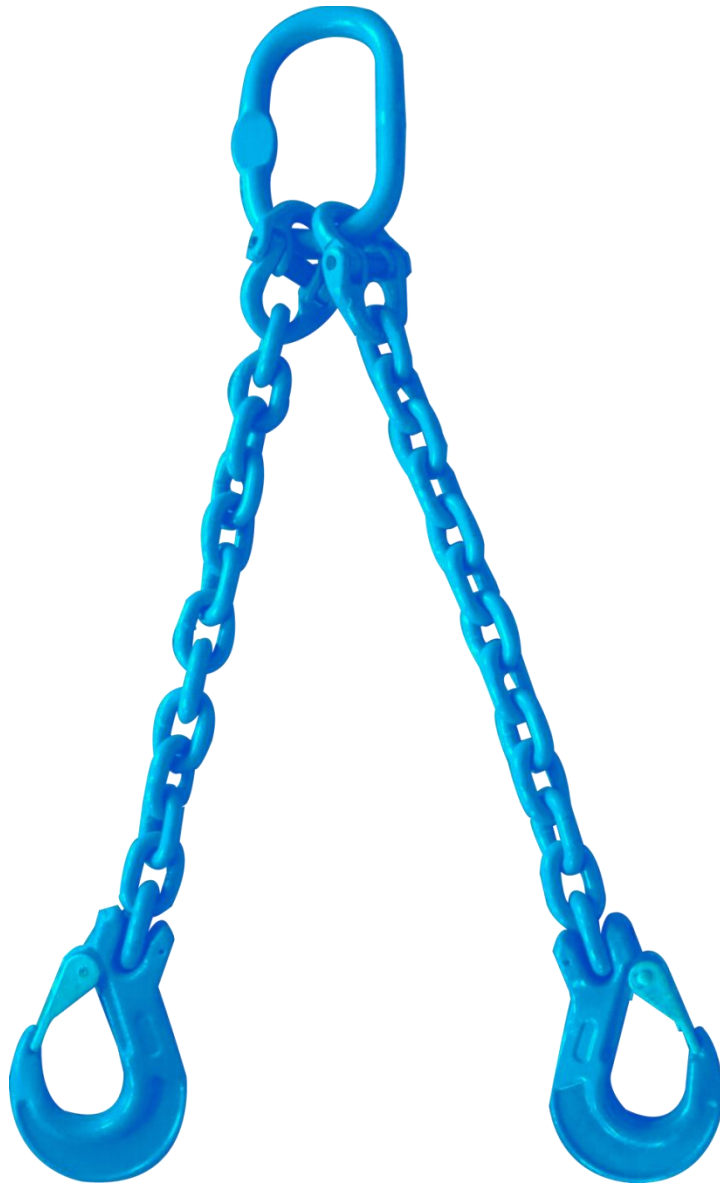

TW PRODUCTS

Chain, Wire Rope & Rigging Hardware

TW Products TM G100 hooks/components are:

- Forged Alloy Steel - Quenched and Tempered
- Individually Proof Tested to 2-1/2 times the Working Load Limit with certification
- Each hook has a Product Identification Code for material traceability, along with the size and the name TW in raised letters (see illustration below)
- Suitable for use with Grade 100 and Grade 80 chain
- Fatigue rated at 1-1/2 times the Working Load Limit at 20,000 cycles
- Painted in TW's patented cyan blue
- Subject to an extended one-year after-sale warranty

TW PRODUCTS

Chain, Wire Rope & Rigging Hardware

G100 CHAIN SLING

TW PRODUCTS

Chain, Wire Rope & Rigging Hardware

MASTER LINK

SIZE	G100 CHAIN		WEIGHT/T	WLL/T	B.L./T
	1 LEG SLING	2 LEGS SLING			
1/2"	6-7	6	0.34	2.30	9.2
5/8"	8	7	0.53	3.50	14

FORGED OVERSIZED MASTER LINK

SIZE	G100 CHAIN		WEIGHT/T	WLL/T	B.L./T
	1 LEG SLING	2 LEGS SLING			
1/2"	16.00	13	7.10	10.00	40
5/8"	20	16	8.90	16.00	64

TW PRODUCTS

Chain, Wire Rope & Rigging Hardware

MASTER LINK ASSEMBLY

TW PRODUCTS

Chain, Wire Rope & Rigging Hardware

SPECIAL EYE GRAB HOOK WITH SAFETY PIN

SIZE	WEIGHT/KG	WLL/T	B.L./T
5/16"	0.50	2.50	10.00
3/8"	1.00	4.00	16.00
1/2"	2.20	6.70	26.80

SPECIAL EYE GRAB HOOK WITH SAFETY PIN