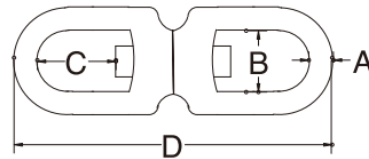

TW PRODUCTS

Chain, Wire Rope & Rigging Hardware

Eye & Eye Swivel

A	B	C	D	WLL (lb)	WT (lb)
5/32"	7/16"	1/2"	2"	150	0.11
3/16"	1/2"	1/2"	2-5/16"	300	0.12
1/4"	9/16"	9/16"	2-9/16"	600	0.13
5/16"	3/4"	3/4"	3-5/8"	1,100	0.28
11/32"	13/16"	13/16"	4-3/16"	1,250	0.40
3/8"	7/8"	1"	4-5/8"	1,500	0.55
1/2"	1-1/4"	1-5/16"	6"	2,500	1.25
5/8"	1-1/2"	1-5/8"	7-3/8"	4,600	2.10
3/4"	1-5/8"	2"	8-1/2"	7,000	3.40
7/8"	1-7/8"	2"	9-1/4"	9,500	5.00
1"	2-1/2"	2-9/16"	11"	11,500	8.75
1-1/2"	3-5/8"	3-3/4"	17"	20,000	27.25