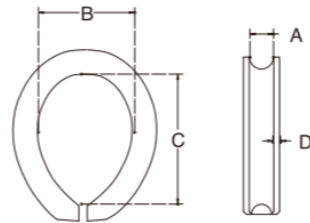

TW PRODUCTS

Chain, Wire Rope & Rigging Hardware

Ultra-Heavy-Duty Steel Thimble

A(WIRE)	B	C	D	WT (lb)
1/4"	5/8"	1-1/16"	0.14"	0.08
5/16"	1"	1-11/16"	0.18"	0.12
3/8"	1-1/8"	2"	0.22"	0.25
1/2"	1-3/8"	2-1/2"	0.25"	0.40
5/8"	1-3/4"	3-1/4"	0.32"	0.72