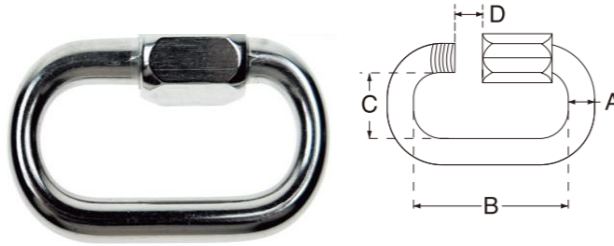

TW PRODUCTS

Chain, Wire Rope & Rigging Hardware

QUICK LINK

A	B	C	D	WLL (lb)	WT (lb)
1/8"	1-1/8"	3/8"	7/32"	200	0.02
5/32"	1-3/16"	15/32"	3/16"	300	0.03
3/16"	1-1/2"	1/2"	1/4"	800	0.05
1/4"	1-3/4"	9/16"	5/16"	1,200	0.08
9/32"	2-1/16"	5/8"	11/32"	1,400	0.14
5/16"	2-1/4"	3/4"	3/8"	2,000	0.18
11/32"	2-7/16"	13/16"	7/16"	2,300	0.24
3/8"	2-3/4"	7/8"	7/16"	2,500	0.33
3/8"	2-3/4"	7/8"	7/16"	4,000	0.33
15/32"	3-1/4"	15/160"	9/16"	5,000	0.55
9/16"	4-1/8"	1-1/8"	11/16"	7,700	0.80
5/8"	4-5/8"	1-1/4"	3/4"	9,900	1.20
23/32"	4-7/8"	1-9/32"	31/32"	11,800	1.60