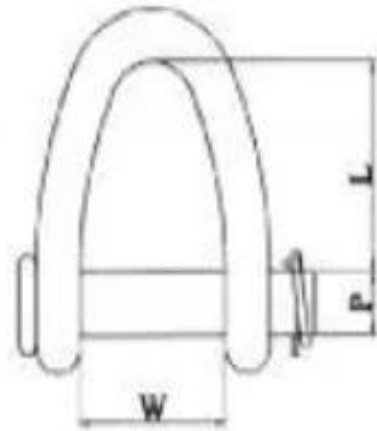

TW PRODUCTS

Chain, Wire Rope & Rigging Hardware

WEB SLING SHACKLE

Size (in.)	W.L.L. (lbs)	Weight Each (lbs)	Dimensions (mm)		
			L	P	W
2	8050	1.71	50.8	19.1	50.8
3	13050	2.8	80.9	22.2	76.2
4	10800	3.1	87.3	22.2	101.6
5	18000	4.8	104.7	25.4	127
6	18000	6.82	101.6	28.6	152.4