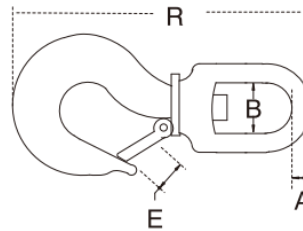

TW PRODUCTS

Chain, Wire Rope & Rigging Hardware

Stainless Steel Swivel Eye Hook

A	B	E	R	WLL (lb)	WT (lb)
1/4"	7/8"	5/8"	4"	880	0.04
5/16"	1-1/8"	3/4"	5"	1,320	0.70
3/8"	1-3/16"	7/8"	6"	1,760	1.18
1/2"	1-3/8"	1-3/16"	8"	2,640	2.30