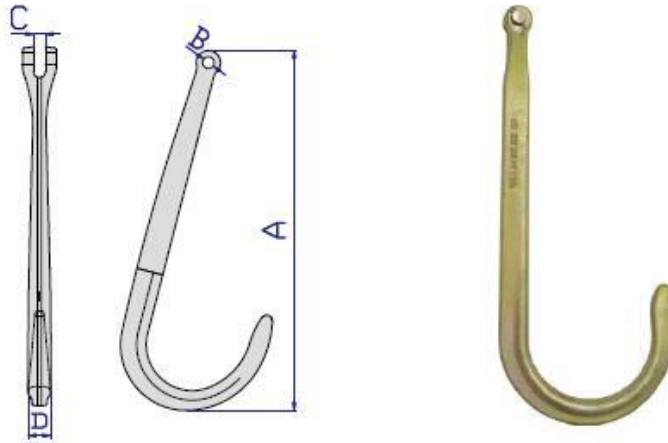

TW PRODUCTS

Chain, Wire Rope & Rigging Hardware

TW Clevis J Hook

Size	Dimensions (mm)				WLL TON	Weight kgs
	A	B	C	D		
8"/202mm	210	12.4	12.7	25.5	2.11	1.24
15"/381mm	366.8	12.4	12.7	23.7	2.11	1.50

Forged Alloy Steel.

Ultimate Load is 4 times the Working Load Limit.