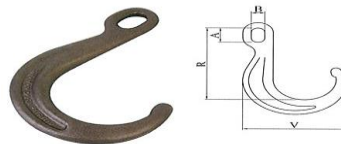

TW PRODUCTS

Chain, Wire Rope & Rigging Hardware

Forged J hook

Size		Dimensions(mm)			W.L.L.(t)	Weight (kgs)
in	mm	L	O	Open size		
8	202	171	19	105.5	2.45	1.31
15	380	348	19	105.5	2.45	2.22

Forged J hook with Square Eye

Size		Dimensions(mm)				W.L.L.(t)	Weight (kgs)
in	mm	A	B	R	V		
8	202	32	19.5	162	146	2.45	1.5
15	380	32	19.5	319	146	2.45	2.0

Forged Alloy Steel.

Ultimate Load is 4 times the Working Load Limit.