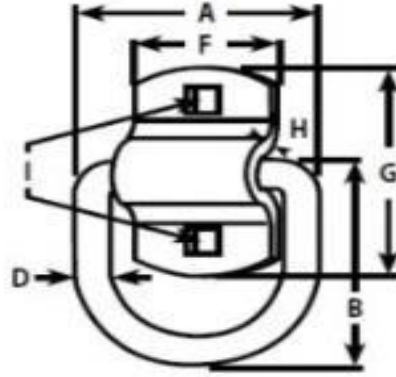

TW PRODUCTS

Chain, Wire Rope & Rigging Hardware

BOLT-ON "D" RINGS

A	B	D	F	G	H	I
3.38"	3.50"	0.500"	1.75"	3.25"	0.250"	0.500"
4.25"	4.25"	0.625"	2.25"	3.75"	0.375"	0.500"

Also available in zinc plated