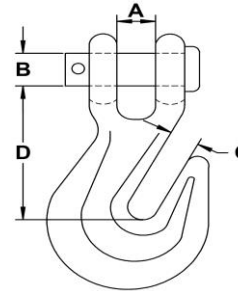

G70 Clevis Grab Hook – Yellow Zinc Plated

| Size | WLL (lbs) | Clevis Width (A) | Pin Diameter (B) | Jaw Opening (C) | Clevis Pin To Inside Hook Bottom (D) | Weight (lbs) |
|------|-----------|------------------|------------------|-----------------|--------------------------------------|--------------|
| 1/4 | 3150 | 0.36 | 0.38 | 0.40 | 1.97 | 0.40 |
| 5/16 | 4700 | 0.38 | 0.44 | 0.44 | 2.34 | 0.72 |
| 3/8 | 6600 | 0.45 | 0.47 | 0.50 | 2.66 | 1.07 |
| 1/2 | 11300 | 0.75 | 0.63 | 0.62 | 3.28 | 2.16 |