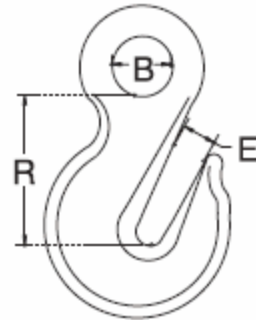

TW PRODUCTS

Chain, Wire Rope & Rigging Hardware

Eye Grab Hook

Size	B	E	R	WLL (lb.)
1/4"	1/2"	5/16"	1-1/2"	990
5/16"	9/16"	27/64"	1-5/8"	1,540
3/8"	11/16"	15/32"	1-7/8"	2,200
1/2"	7/8"	9/16"	2-7/16"	3,740
5/8"	1-1/16"	3/4"	3"	5,000

NOT FOR OVERHEAD LIFTING!