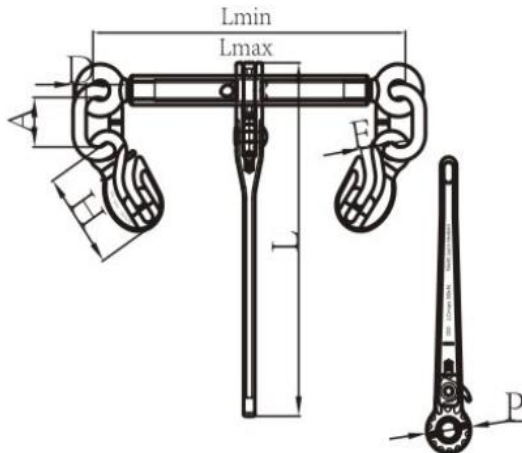

# TW PRODUCTS

Chain, Wire Rope & Rigging Hardware

TW 1632

## TW1632 - G100 RATCHET BINDER WITH SAFETY HOOKS

- Made according to EN121195-3 standard.
- Handle is forged.
- Suitable for G100 chain.
- With G100 eye grab hooks with safety pins.
- Powder - coated finish.
- Not for lifting, only for lashing.

ITEM CODE	WEIGHT (KG)	LC/KN	BF/KN	A ± 4	D ± 1.5	H ± 2	E ± 2	L ± 3	P ± 1	Lmin ± 4	Lmax ± 4
TW1632-8	3.71	50	100	50	12	98	10.5	383	56	340	500
TW1632-10	5.85	80	160	50	14	121.5	13	390	65	365	525
TW1632-13	9.34	134	268	72	20	159.5	15.5	392.5	69	365	525

- BF = LCX2
- Regular marking information:
- Handle: 8MM G10 CE LC50kN
- Hooks: 8MM G10 CE TW + BATCH NUMBER.
- Not for lifting.