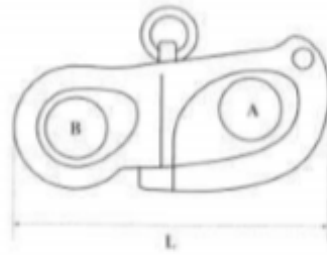

# TW PRODUCTS

Chain, Wire Rope & Rigging Hardware

## FIXED SNAP SHACKLE

SIZE mm	L mm	A mm	B mm	WLL T
12 x 52	52	12	9	0.275
16 x 66	66	16	12	0.500
22 x 96	96	22	16	0.875

**Swivel style is also available**