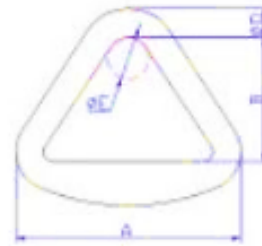

TW PRODUCTS

Chain, Wire Rope & Rigging Hardware

Forged Delta Ring

Size		Dimensions(mm)				M.B.S. (lbs)	Weight (kgs)
in	mm	A	B	D	E		
2	51	80.3	45	12	7.5	5.0	0.20
3	76	109.4	60	14	20	8.2	0.36
4	102	142	74	16	25	9.1	0.62